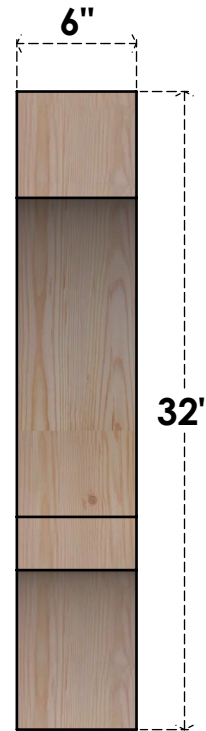

BRC06X26X32BOA00RDF

6"W X 26"D X 32"H BALBOA ROUGH SAWN BRACE, DOUGLAS FIR

SIDE

FRONT

EKENA MILLWORK
 2300 WEST MAIN ST.
 CLARKSVILLE, TX 75426
 TOLL FREE: 866-607-0453
 WWW.EKENAMILLWORK.COM

NOTES

1. INSTALLATION TO BE COMPLETED IN ACCORDANCE WITH MANUFACTURER'S SPECIFICATIONS.
2. DRAWING MAY NOT BE TO SCALE
3. THIS DRAWING IS INTENDED FOR DESIGN AND PLANNING PURPOSES ONLY.
4. ALL INFORMATION CONTAINED HEREIN WAS CURRENT AT THE TIME OF DEVELOPMENT BUT MUST BE REVIEWED AND APPROVED BY THE PRODUCT MANUFACTURER TO BE CONSIDERED ACCURATE.
5. PRODUCTS ARE NOT KILN DRIED. THIS ITEM IS UNIQUE AND WILL CONTAIN THE NATURAL VARIATIONS THAT THE WOOD SPECIES OFFERS. THIS MAY RESULT IN VARIATIONS UP TO 1/4"