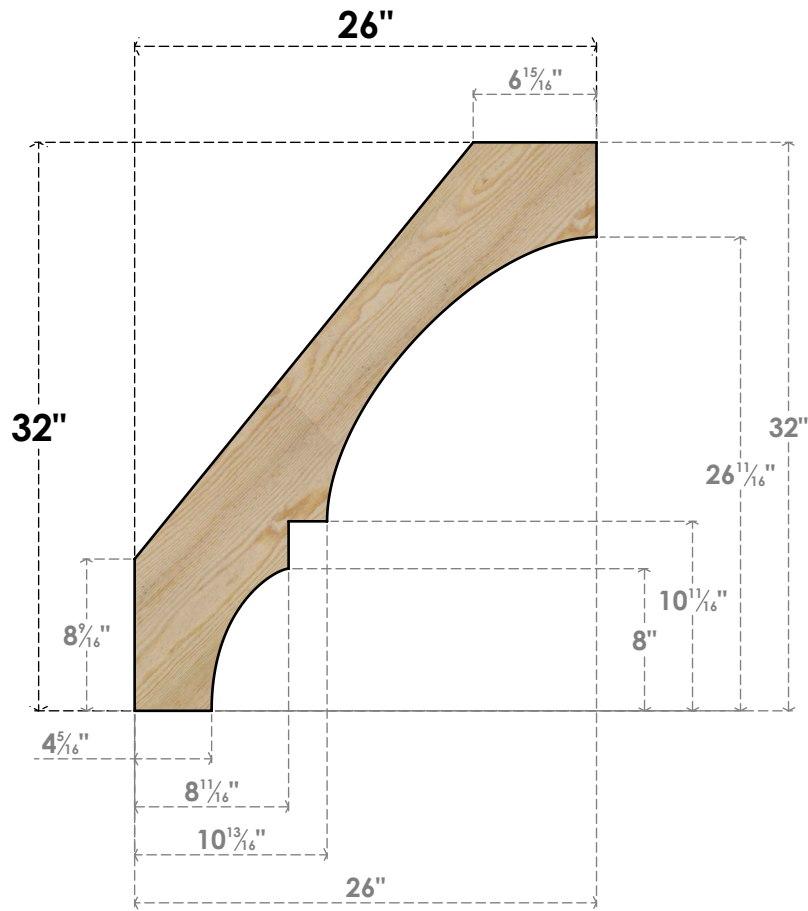

BRC06X26X32BOA00RDF

6"W X 26"D X 32"H BALBOA ROUGH SAWN BRACE, DOUGLAS FIR

SIDE

FRONT

EKENA MILLWORK
 2300 WEST MAIN ST.
 CLARKSVILLE, TX 75426
 TOLL FREE: 866-607-0453
 WWW.EKENAMILLWORK.COM

NOTES

1. INSTALLATION TO BE COMPLETED IN ACCORDANCE WITH MANUFACTURER'S SPECIFICATIONS.
2. DRAWING MAY NOT BE TO SCALE
3. THIS DRAWING IS INTENDED FOR DESIGN AND PLANNING PURPOSES ONLY.
4. ALL INFORMATION CONTAINED HEREIN WAS CURRENT AT THE TIME OF DEVELOPMENT BUT MUST BE REVIEWED AND APPROVED BY THE PRODUCT MANUFACTURER TO BE CONSIDERED ACCURATE.
5. PRODUCTS ARE NOT KILN DRIED. THIS ITEM IS UNIQUE AND WILL CONTAIN THE NATURAL VARIATIONS THAT THE WOOD SPECIES OFFERS. THIS MAY RESULT IN VARIATIONS UP TO 1/4"